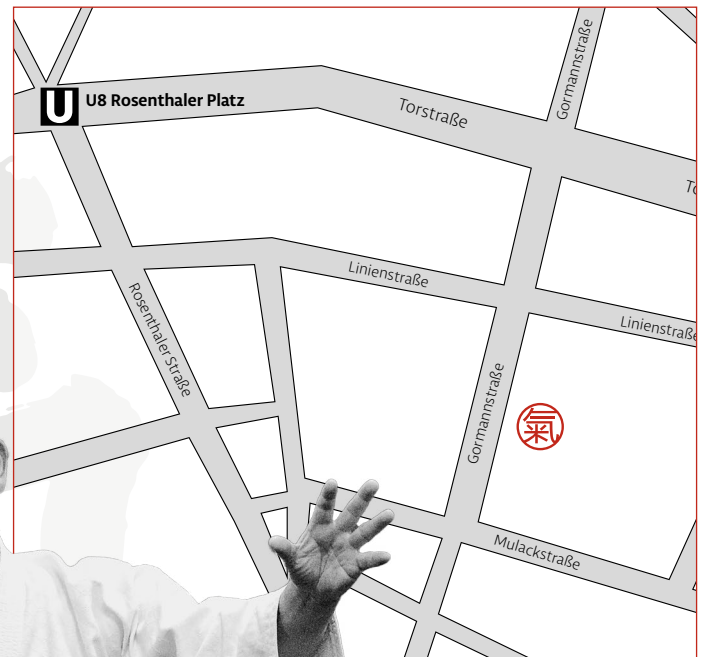

AIKIDO SEMINAR IN BERLIN

mit Doshu Yoshigasaki Sensei

19. bis 22. April 2019

FREITAG

11:30–13:30 für Alle

16:00–17:00 Dan/Lehrer

17:00–18:30 für Alle

SAMSTAG

reduction is possible, please ask

Please bring Jo, Bokken and Tanto

[click to open in Google maps](#)

VENUE

Franz-Mett-Hall

Gormannstraße 13
10119 Berlin Mitte

Subway Rosenthaler Platz
Lines M1, M8 and U8

Be advised that
Friday and Monday are
public holidays in Germany,
so shops will be closed.